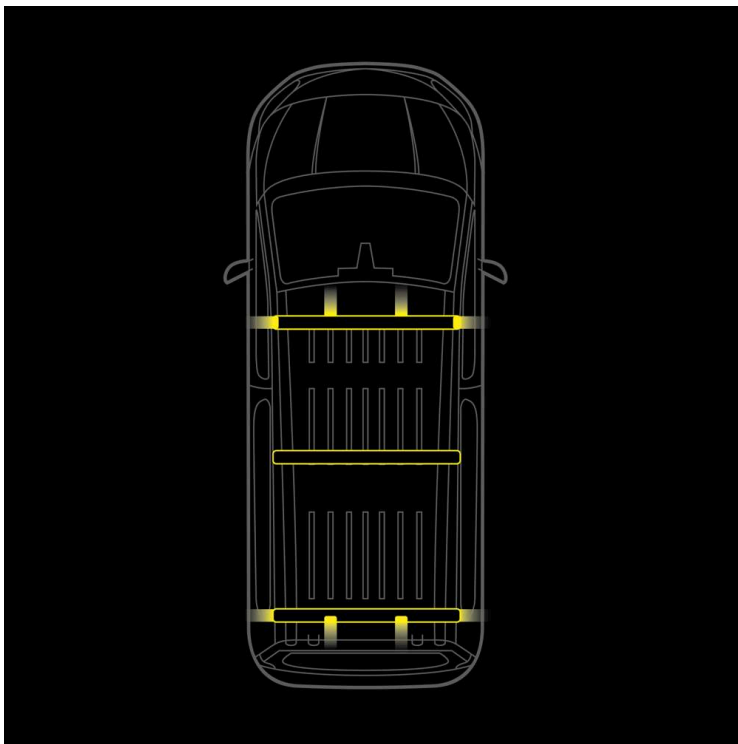

Part No. RRS4874344

CRUISE LIGHT C-RACK

CRUISE LIGHT C-RACK

SUITABLE VOLKSWAGEN TRANSPORTER T7

Load, signal, and protect your Volkswagen Transporter T7 without drilling! This isn't just a roof rack – it's a highly functional and model-specific system that cleverly combines maximum load capacity with integrated high-visibility...

[Read more](#)

Voltage (DC)

10-48 V DC

Length

1500 mm

IP-class

IP67

Operating temperature