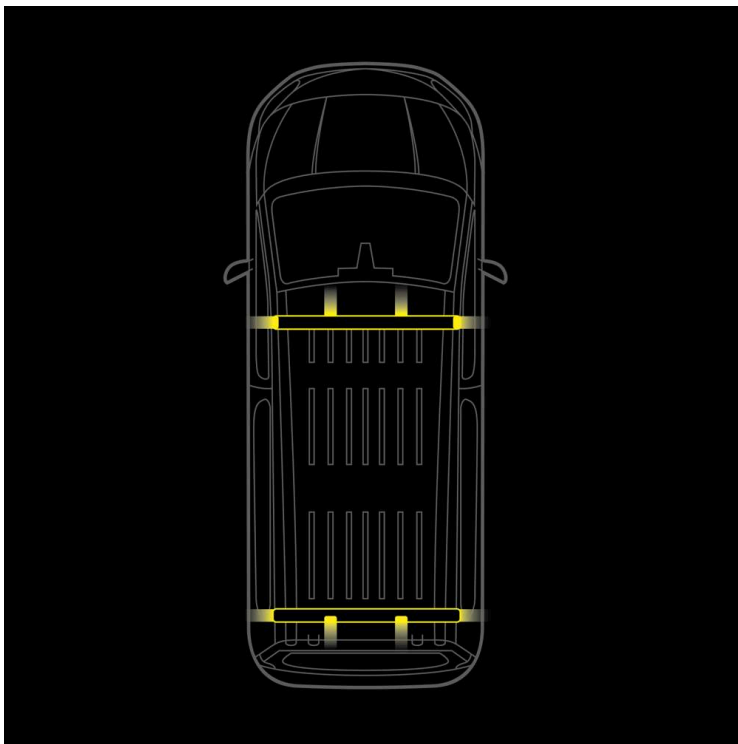

Part No. RRS3849244

CRUISE LIGHT C-RACK

CRUISE LIGHT C-RACK

SUITABLE RENAULT TRAFIC 2014-

Load, signal, and protect your Renault Trafic without drilling! This isn't just a roof rack – it's a highly functional and model-specific system that cleverly combines maximum load capacity with integrated high-visibility warning...

[Read more](#)

Voltage (DC)	10-48 V DC	Operating temperature	-40 ~ +65 °C
Actual lumen	9680 lm	E-approved	Yes
Length	1600 mm	ECE approval	R10
IP-class	IP67		
