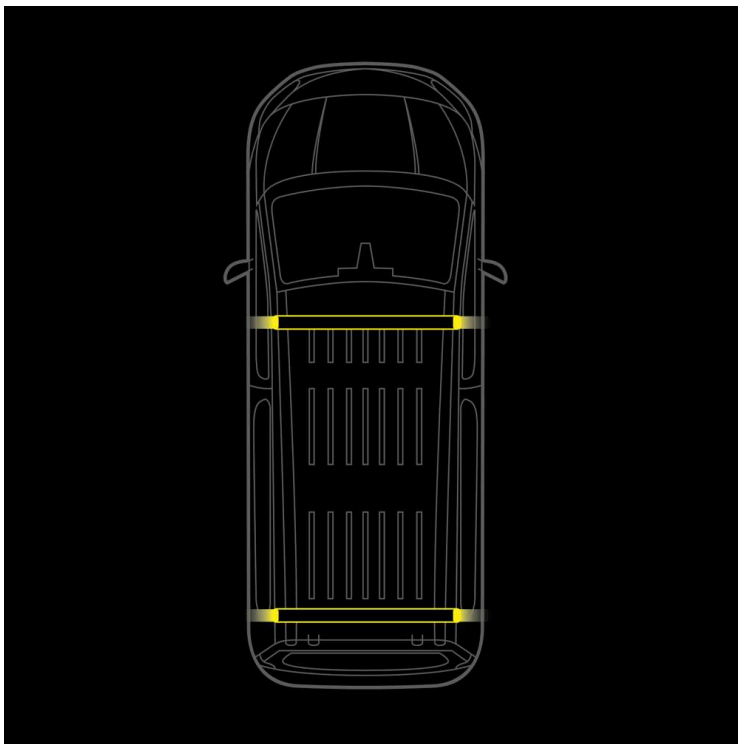

Part No. RRS1890240

CRUISE LIGHT C-RACK

CRUISE LIGHT C-RACK

SUITABLE FORD TRANSIT 2014-

Load, signal, and protect your Ford Transit without drilling! This isn't just a roof rack – it's a highly functional and model-specific system that cleverly combines maximum load capacity with integrated high-visibility warning...

[Read more](#)

Voltage (DC)	10-48 V DC	Operating temperature	-40 ~ +65 °C
Actual lumen	7200 lm	E-approved	Yes
Length	1600 mm	ECE approval	R10
IP-class	IP67		
