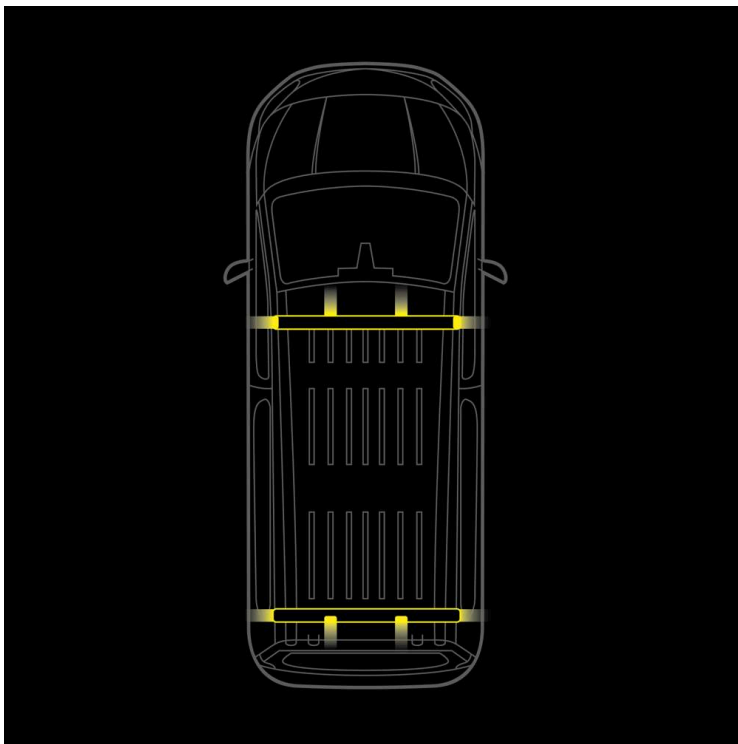

# CRUISE LIGHT C-RACK

## CRUISE LIGHT C-RACK

SUITABLE FORD TRANSIT CUSTOM 2024-

Load, signal, and protect your Ford Transit Custom without drilling! This isn't just a roof rack – it's a highly functional and model-specific system that cleverly combines maximum load capacity with integrated high-visibility...

[Read more](#)

---

Voltage (DC)	10-48 V DC	Operating temperature	-40 ~ +65 °C
Actual lumen	9680 lm	E-approved	Yes
Length	1500 mm	ECE approval	R10
IP-class	IP67		

---