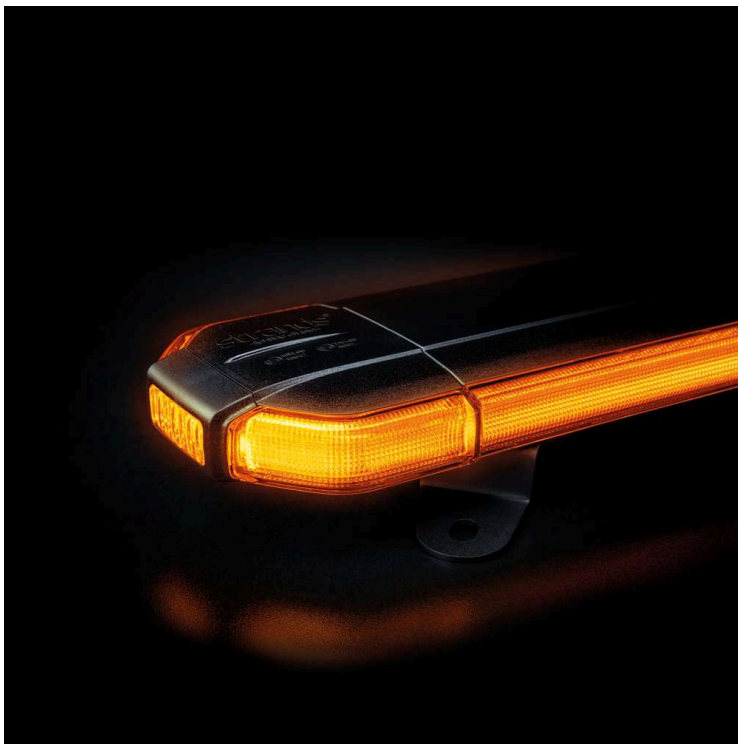

Part No. RBS188224AAR

REAR-MOUNTED CRUISE LIGHT

REAR-MOUNTED CRUISE LIGHT

SUITABLE FORD TRANSIT COURIER 2024-

Elegant, robust, and quick to install – Flashing Light Bar System suitable for Ford Transit Courier! For vans that require visible and approved warning lights, this system offers a drill-free and quickly mounted...

[Read more](#)

Voltage (DC)	10-32 V DC	Length	1229.2 mm
Consumption	110 W	Depth	120 mm
Connection	Cable	Height	36 mm
Cable length	5000 mm	IP-class	IP67
Color lens	Clear	Operating temperature	-40 - +65 °C
Color LED's	Amber	E-approved	Yes
Material lens	Polycarbonate	ECE approval	R10, R65 Class 2
