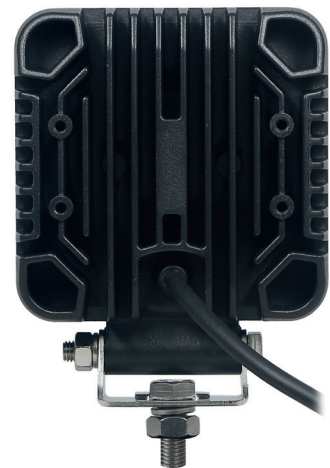

strands

-lighting division

E-APPROVED
REVERSING
LIGHT

WORK LIGHT - WITH DT-CONNECTOR

- Voltage: 12-32V DC
- Watt: 25
- Theoretical lumen: 3040
- Actual lumen: 2200
- IP-class: IP67/69K
- Width: 110mm
- Depth: 46,52mm
- Height including bracket: 138,83mm

- Cable length: 1002mm
- Operating temperature: -20°C - +50°C
- Material housing: Die cast aluminium
- Material lens: PC
- E-approved according to regulation: ECE R10, R23
- EMC-certificate: Yes

Art nr. 908517