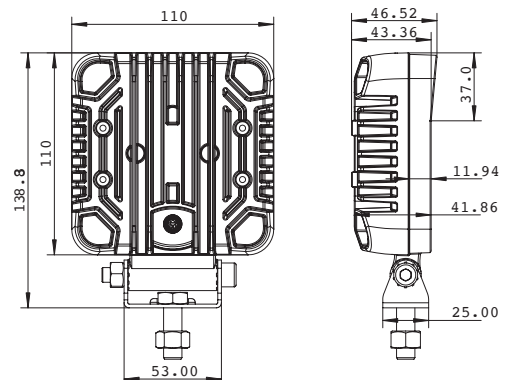

strands

-lighting division

E-APPROVED
REVERSING
LIGHT

WORK LIGHT - WITH DT-CONNECTOR

- Voltage: 12-32V DC
- Watt: 25
- Theoretical lumen: 3040
- Actual lumen: 2200
- IP-class: IP67/69K
- Width: 110mm
- Depth: 46,52mm
- Height including bracket: 138,83mm

- Cable length: 1002mm
- Operating temperature: -20°C - +50°C
- Material housing: Die cast aluminium
- Material lens: PC
- E-approved according to regulation: ECE R10, R23
- EMC-certificate: Yes

Art nr. 908517