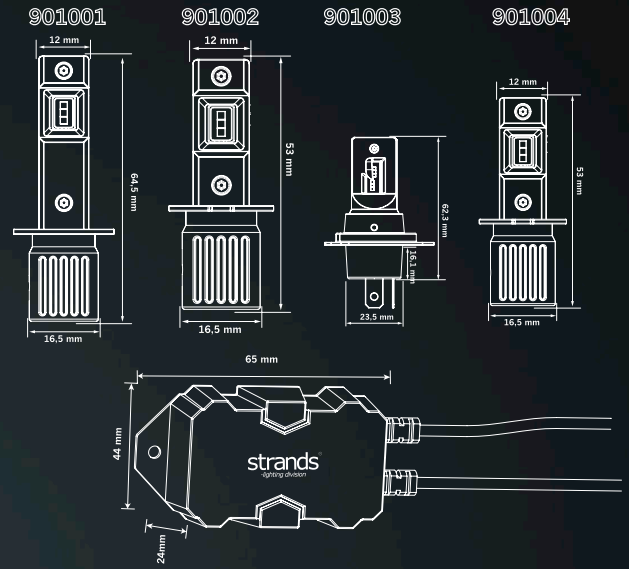

Part No. 901001-901007

BIG ENERGY LED CONVERSION KITS

- ✓ PLUG AND PLAY EASY INSTALLATION
- ✓ LOW CONSUMPTION
- ✓ 5700K COLOR TEMPERATURE
- ✓ FANLESS VERSION
- ✓ 2X1500 LUMEN

CONVERSION KITS

CANBUS DECODER

PART NO.	901001	901002	901003	901004		901005-901007
VOLTAGE	12/24V DC	12/24V DC	12/24V DC	12/24V DC	VOLTAGE	9-16V DC
CONSUMPTION	2 x12W	2 x12W	Hi: 12W / Lo: 8W	2 x 13,5W	FUNCTION	Decoder
LUMEN	2 x 1500 lm	2 x 1500 lm	2 x 1550 lm / Lo: 800 lm	2 x 1500 lm	IP-CLASS	IP67
COLOR LED	White	White	White	White	CONNECTION	901005: H1/H3 plug, 901006: H4 plug, 901007: H7
IP-CLASS	IP67	IP67	IP67	IP67	CABLE LENGTH	120 mm
CONNECTION	H1	H3	H4	H7	MATERIAL HOUSING	Aluminium
COLOR TEMPERATURE	5700K	5700K	5700K	5700K	LENGTH	65 mm
MATERIAL HOUSING	Aluminium	Aluminium	Aluminium	Aluminium	DEPTH	44 mm
COLOR HOUSING	Dark grey	Dark grey	Dark grey	Dark grey	HEIGHT	24 mm
OPERATING LIFE	50 000 hours	50 000 hours	50 000 hours	50 000 hours	OPERATING TEMPERATURE	-40°C · +85°C
VERSION	Fanless	Fanless	Fanless	Fanless	E-APPROVED	No
OPERATING TEMPERATURE	-45°C · +85°C	-45°C · +85°C	-45°C · +85°C	-45°C · +85°C		
E-APPROVED	No	No	No	No		
EMC-CERTIFICATE	ECE R10	ECE R10	ECE R10	ECE R10		