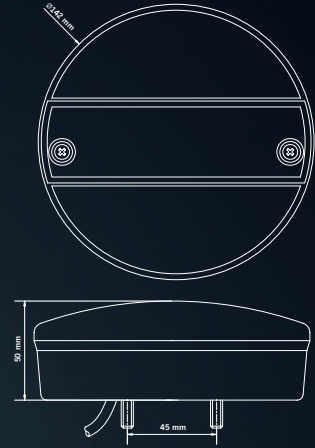

# IZE LED OG HAMBURGER TAIL LIGHT

- ✓ FULL LED WITH TIMELESS DESIGN
- ✓ ALL FUNCTIONS HAS D MARK
- ✓ TAIL, BRAKE, AND INDICATOR
- ✓ 5-YEAR WARRANTY

<b>Voltage</b>	12-24V
<b>Consumption</b>	2,5W (Tail: 0,3W, Brake: 1W, Indicator: 1,2W)
<b>Function</b>	Tail, Brake, Indicator
<b>IP-class</b>	IP6K9K
<b>Color lens</b>	Red, Amber
<b>Connection</b>	Cable
<b>Cable length</b>	500 mm
<b>Material housing</b>	PA6

<b>Material lens</b>	Polymethacrylate
<b>Depth</b>	50 mm
<b>Diameter</b>	142 mm
<b>CC</b>	45 mm
<b>Operating temperature</b>	-40 - +40°C
<b>E-Approved</b>	R148D
<b>EMC-certificate</b>	R10