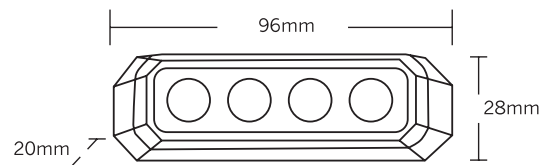

4 LED LIGHTHEAD

WARNING LIGHT / 2500MM CABLE

Voltage	9-30V DC	Cable length	2500mm
Watt	12	Length	96mm
Patterns	26	Depth	20mm
IP-class	IP67	Height	28mm
Color lens	Clear	E-approved	ECE R65
Color LED	Amber	EMC-certificate	ECE R10