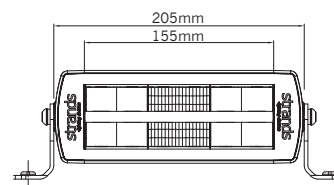

strands®

-lighting division

SIBERIA UDX 8'' LED BAR AMBER AND WHITE POSITION LIGHT

Voltage	10-32 V DC
Consumption E-mode	32 W
Xperience mode	66 W
Theoretical lumen	7167
Actual lumen: E-mode	2788
Xperience mode	5758
1 lux @ E-mode	327 m
Xperience mode	464 m
IP-class	IP67/IP69K
Beam pattern	Combo
Position light	White and amber
Connection	DT-4

Cable length	500 mm
Material housing	Aluminium
Material lens	Polycarbonate
Length	205 mm
Depth	71,6 mm
Height	76 mm
Height including bracket	89 mm
Operating temperature	-30°C - +65°C
E-approved	ECE R148, R149
Ref: E-mode	25
EMC-certificate	ECE R10

Consumption 110W
Actual lumen 8000 lm
1 lux @ 536 m

E-MODE

Consumption 61W
Actual lumen 4370 lm
1 lux @ 412 m

Voltage 10-32V DC
Color temperature 5700K
Beam pattern Extended beam
IP-Class IP68/IP69K
Color lens Clear
Color LED White and amber
Position light White and amber
Connection DT-4
Cable length 600 mm
Material housing Aluminium

Material lens Polycarbonate
Length 307 mm
Depth 71,5 mm
Height 76 mm
Height including bracket 89 mm
Operating temperature -30°C - +65°C
E-approved ECE R112, R7
Ref 45
EMC-certificate ECE R10

Part No. 809162