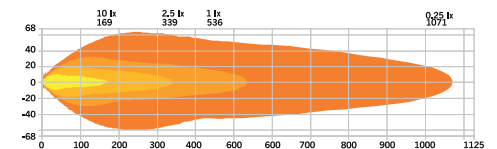

XPERIENCE MODE