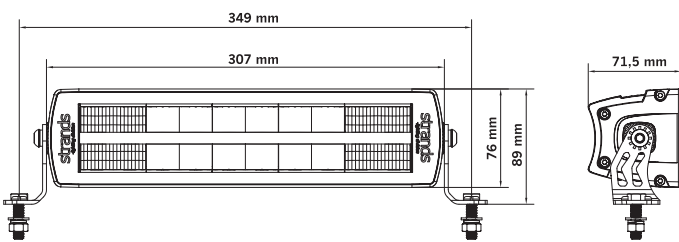

strands®

-lighting division