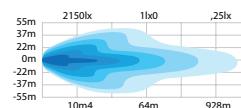

XPERIENCE MODE