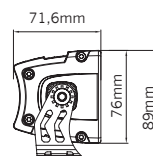

strands®

-lighting division

SIBERIA UDX 8'' LED BAR AMBER AND WHITE POSITION LIGHT

Voltage	10-32 V DC
Consumption E-mode	32 W
Xperience mode	66 W
Theoretical lumen	7167
Actual lumen: E-mode	2788
Xperience mode	5758
1 lux @ E-mode	327 m
Xperience mode	464 m
IP-class	IP67/IP69K
Beam pattern	Combo
Position light	White and amber
Connection	DT-4

Cable length	500 mm
Material housing	Aluminium
Material lens	Polycarbonate
Length	205 mm
Depth	71,6 mm
Height	76 mm
Height including bracket	89 mm
Operating temperature	-30°C - +65°C
E-approved	ECE R148, R149
Ref: E-mode	25
EMC-certificate	ECE R10

Consumption 110W
Actual lumen 8000 lm
1 lux @ 536 m

E-MODE

Consumption 61W
Actual lumen 4370 lm
1 lux @ 412 m

Voltage 10-32V DC
Color temperature 5700K
Beam pattern Extended beam
IP-Class IP68/IP69K
Color lens Clear
Color LED White and amber
Position light White and amber
Connection DT-4
Cable length 600 mm
Material housing Aluminium

Material lens Polycarbonate
Length 307 mm
Depth 71,5 mm
Height 76 mm
Height including bracket 89 mm
Operating temperature -30°C - +65°C
E-approved ECE R112, R7
Ref 45
EMC-certificate ECE R10

Part No. 809162