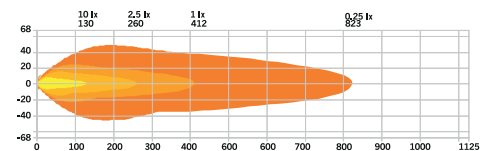

strands®

-lighting division

E-MODE

XPERIENCE MODE

SIBERIA UDX 12'' LED BAR WHITE AND AMBER POSITION LIGHT

XPERIENCE-MODE

Consumption 110W
Actual lumen 8000 lm
1 lux @ 536 m

E-MODE

Consumption 61W
Actual lumen 4370 lm
1 lux @ 412 m

Voltage 10-32V DC
Color temperature 5700K
Beam pattern Extended beam
IP-Class IP68/IP69K
Color lens Clear
Color LED White and amber
Position light White and amber
Connection DT-4
Cable length 600 mm
Material housing Aluminium

Material lens Polycarbonate
Length 307 mm
Depth 71,5 mm
Height 76 mm
Height including bracket 89 mm
Operating temperature -30°C - +65°C
E-approved ECE R112, R7
Ref 45
EMC-certificate ECE R10

Part No. 809162