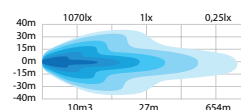

strands®

-lighting division

SIBERIA UDX 8'' LED BAR AMBER AND WHITE POSITION LIGHT

Voltage	10-32 V DC
Consumption E-mode	32 W
Xperience mode	66 W
Theoretical lumen	7167
Actual lumen: E-mode	2788
Xperience mode	5758
1 lux @ E-mode	327 m
Xperience mode	464 m
IP-class	IP67/IP69K
Beam pattern	Combo
Position light	White and amber
Connection	DT-4

Cable length	500 mm
Material housing	Aluminium
Material lens	Polycarbonate
Length	205 mm
Depth	71,6 mm
Height	76 mm
Height including bracket	89 mm
Operating temperature	-30°C - +65°C
E-approved	ECE R148, R149
Ref: E-mode	25
EMC-certificate	ECE R10

E-MODE

XPERIENCE MODE