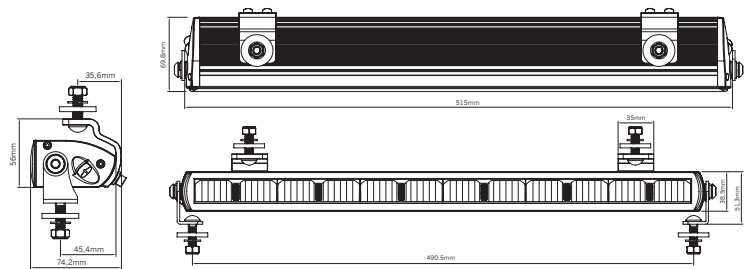

Material housing	Aluminium
Material lens	Polycarbonate
Length	758 mm
Depth	69,8 mm
Height	38,5 mm
Height including bracket	51,3 mm
Operating temperature	-40°C - +60°C
E-approved	ECE R7, R112
Ref	50
EMC-certificate	ECE R10

DARK KNIGHT NUUK 14''

LED BAR/DUAL POSITION LIGHT/E-APPROVED

Voltage	9-36V DC
Consumption	67W
Theoretical lumen	7600
Actual lumen	6500
1 Lux @	357
IP-class	IP68/69K
Beam pattern	Combo
Position light	White and amber
Connection	DT4
Cable length	500mm

Material housing	Aluminium
Material lens	Polycarbonate
Length	353 mm
Depth	69,8 mm
Height	38,5 mm
Height including bracket	51,3 mm
Operating temperature	-40°C - +60°C
E-approved	ECE R7, R112
Ref	27,5
EMC-certificate	ECE R10

DARK KNIGHT NUUK 20'' LED BAR/DUAL POSITION LIGHT/E-APPROVED

Voltage	9-36V DC
Consumption	94W
Theoretical lumen	11 400
Actual lumen	9500
1 Lux @	452
IP-class	IP68/69K
Beam pattern	Combo
Position light	White and amber
Connection	DT4
Cable length	500mm