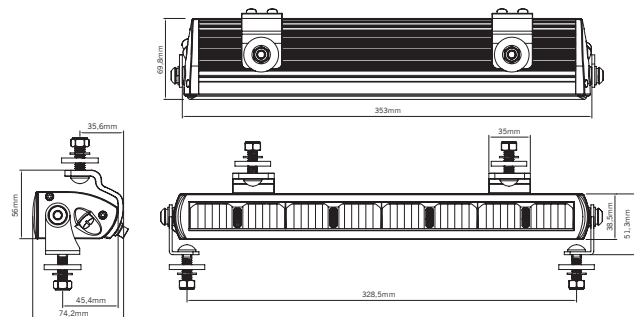

DARK KNIGHT NUUK 30'' LED BAR/DUAL POSITION LIGHT/E-APPROVED

Voltage	9-36V DC
Consumption	154W
Theoretical lumen	17 100
Actual lumen	14 200
1 Lux @	481
IP-class	IP68/69K
Beam pattern	Combo
Position light	White and amber
Connection	Cable
Cable length	2500mm

Material housing	Aluminium
Material lens	Polycarbonate
Length	758 mm
Depth	69,8 mm
Height	38,5 mm
Height including bracket	51,3 mm
Operating temperature	-40°C - +60°C
E-approved	ECE R7, R112
Ref	50
EMC-certificate	ECE R10

DARK KNIGHT NUUK 14''

LED BAR/DUAL POSITION LIGHT/E-APPROVED

Voltage	9-36V DC
Consumption	67W
Theoretical lumen	7600
Actual lumen	6500
1 Lux @	357
IP-class	IP68/69K
Beam pattern	Combo
Position light	White and amber
Connection	DT4
Cable length	500mm

Material housing	Aluminium
Material lens	Polycarbonate
Length	353 mm
Depth	69,8 mm
Height	38,5 mm
Height including bracket	51,3 mm
Operating temperature	-40°C - +60°C
E-approved	ECE R7, R112
Ref	27,5
EMC-certificate	ECE R10