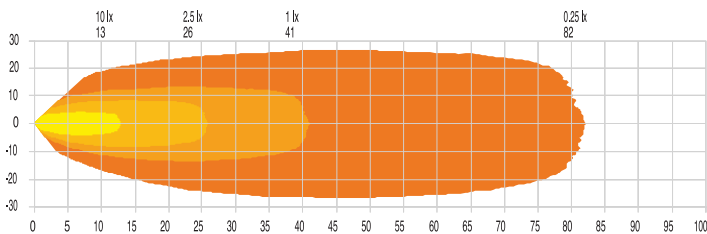

WORK LIGHT 34W

SPECIFICATION

Voltage:	10-30V DC
Theoretical Effect:	48W
Consumption (W):	34W
Consumption Warning Light (W):	12W
Function:	Work light, Warning light
Theoretical lumen:	3680
Actual lumen:	3080
1lux@m:	41m
Kelvin:	6500K
Color lens:	Clear
Color LEDs:	White, Amber
Beam patterns:	Flood beam
Patterns:	1
Operating temperature:	-35 - +50°C

EXTERIOR INFORMATION

Length:	110
Depth:	55
Height:	126
Height including bracket:	137
Material lens:	Polycarbonate
Material housing:	Aluminium
Connection:	Cable
Cable length:	450

APPROVALS

E-approved:	ECE R65
IP-class:	68
EMC-certificate:	ECE R10