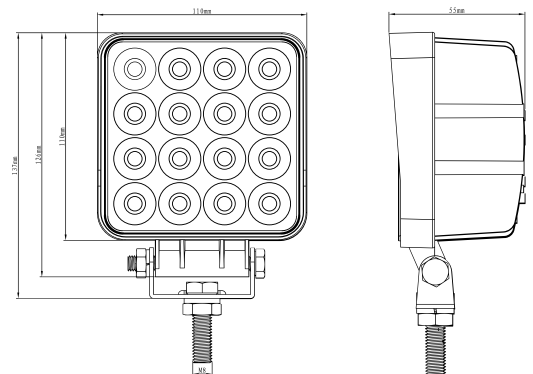

WORK LIGHT 34W

SPECIFICATION

Voltage:	10-30V DC
Theoretical Effect:	48W
Consumption (W):	34W
Consumption Warning Light (W):	12W
Function:	Work light, Warning light
Theoretical lumen:	3680
Actual lumen:	3080
1lux@m:	41m
Kelvin:	6500K
Color lens:	Clear
Color LEDs:	White, Amber
Beam patterns:	Flood beam
Patterns:	1
Operating temperature:	-35 - +50°C

EXTERIOR INFORMATION

Length:	110
Depth:	55
Height:	126
Height including bracket:	137
Material lens:	Polycarbonate
Material housing:	Aluminium
Connection:	Cable
Cable length:	450

APPROVALS

E-approved:	ECE R65
IP-class:	68
EMC-certificate:	ECE R10