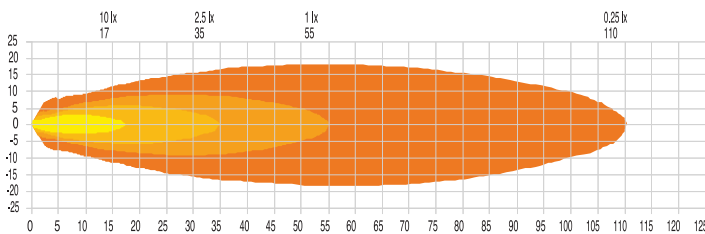

## SPECIFICATION

Voltage:	10-30V DC
Theoretical Effect:	24W
Consumption (W):	18W
Consumption Warning Light (W):	9W
Function:	Work light, Warning light
Theoretical lumen:	1800
Actual lumen:	1330
1lux@m:	55m
Kelvin:	6500K
Color lens:	Clear
Color LEDs:	White, Amber
Beam patterns:	Wide beam
Patterns:	1
Operating temperature:	-35 - +50°C

## EXTERIOR INFORMATION

Length:	140
Depth:	55
Height:	104
Height including bracket:	118
Material lens:	Polycarbonate
Material housing:	Aluminium
Connection:	Cable
Cable length:	450