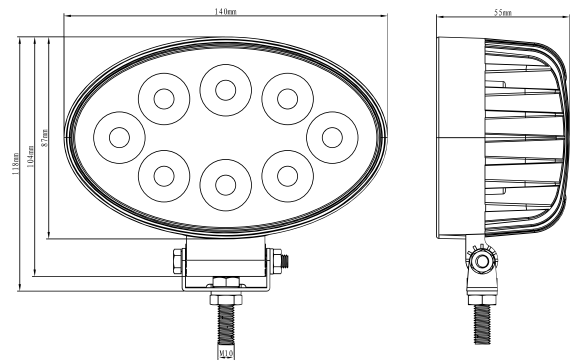

# WORK LIGHT 18W

## SPECIFICATION

Voltage:	10-30V DC
Theoretical Effect:	24W
Consumption (W):	18W
Consumption Warning Light (W):	9W
Function:	Work light, Warning light
Theoretical lumen:	1800
Actual lumen:	1330
1lux@m:	55m
Kelvin:	6500K
Color lens:	Clear
Color LEDs:	White, Amber
Beam patterns:	Wide beam
Patterns:	1
Operating temperature:	-35 - +50°C

## EXTERIOR INFORMATION

Length:	140
Depth:	55
Height:	104
Height including bracket:	118
Material lens:	Polycarbonate
Material housing:	Aluminium
Connection:	Cable
Cable length:	450