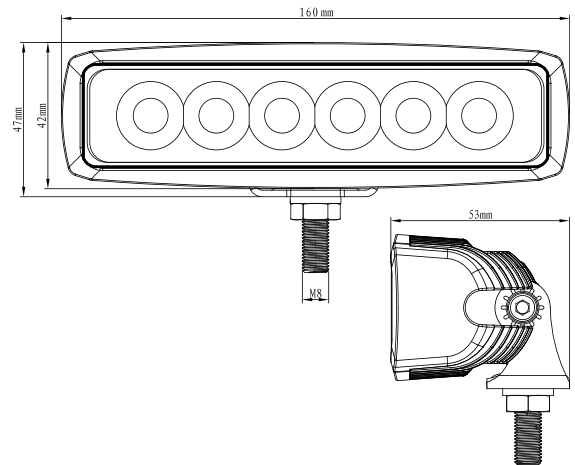

## SPECIFICATION

Voltage:	10-30V DC
Theoretical Effect:	18W
Consumption (W):	15W
Consumption Warning Light (W):	8W
Function:	Work light, Warning light
Theoretical lumen:	1380
Actual lumen:	1250
1lux@m:	51m
Kelvin:	6500K
Color lens:	Clear
Color LEDs:	White, Amber
Beam patterns:	Wide beam
Patterns:	1
Operating temperature:	-35 - +50°C

## EXTERIOR INFORMATION

Length:	160
Depth:	53
Height:	42
Height including bracket:	47
Material lens:	Polycarbonate
Material housing:	Aluminium
Connection:	Cable
Cable length:	450