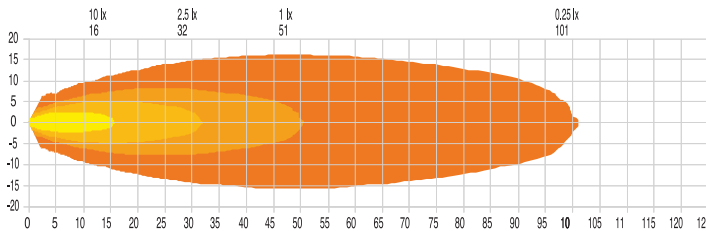

## SPECIFICATION

Voltage:	10-30V DC
Theoretical Effect:	18W
Consumption (W):	15W
Consumption Warning Light (W):	8W
Function:	Work light, Warning light
Theoretical lumen:	1380
Actual lumen:	1250
1lux@m:	51m
Kelvin:	6500K
Color lens:	Clear
Color LEDs:	White, Amber
Beam patterns:	Wide beam
Patterns:	1
Operating temperature:	-35 - +50°C

## EXTERIOR INFORMATION

Length:	160
Depth:	53
Height:	42
Height including bracket:	47
Material lens:	Polycarbonate
Material housing:	Aluminium
Connection:	Cable
Cable length:	450