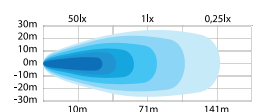

<b>Material lens</b>	Polycarbonate
<b>Length</b>	101mm
<b>Depth</b>	45mm
<b>Height</b>	101mm
<b>Height including bracket</b>	114,4mm
<b>E-approved</b>	No
<b>EMC-certificate</b>	ECE R10

**PART NO. 808011**