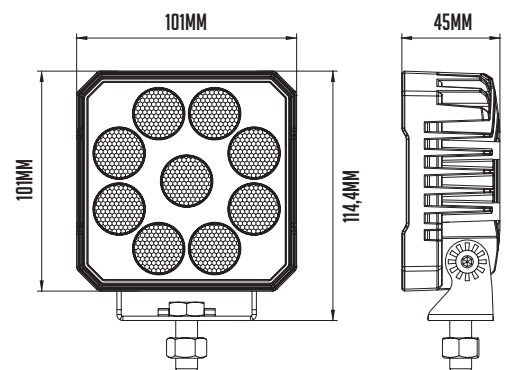

## WORK LIGHT 64W LED

<b>Voltage</b>	9-32V DC
<b>Consumption</b>	64W
<b>Theoretical lumen</b>	6187
<b>Actual lumen</b>	5200
<b>IP-class</b>	IP67/IP69K
<b>Connection</b>	Cable
<b>Cable length</b>	520mm
<b>Material housing</b>	Aluminum

<b>Material lens</b>	Polycarbonate
<b>Length</b>	101mm
<b>Depth</b>	45mm
<b>Height</b>	101mm
<b>Height including bracket</b>	114,4mm
<b>E-approved</b>	No
<b>EMC-certificate</b>	ECE R10

**PART NO. 808011**